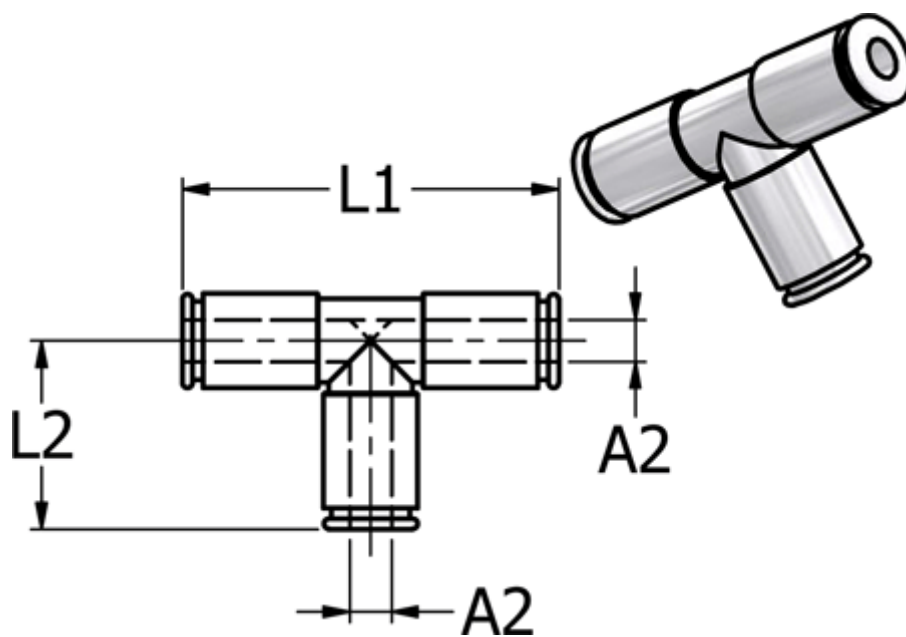

Article number: 586849010

Description: Metal Push-in fitting 849.010, Ø10-Ø10-Ø10
Tee connector with FPM O-ring

Measures

Ext. hose diameter A2 = 10

L1 = 50

L2 = 25